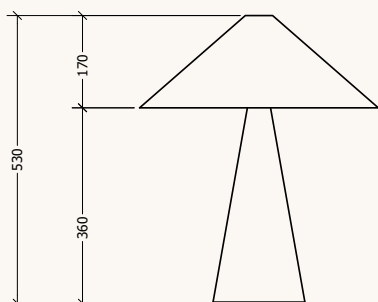

FEATURES & FINISHES

Bonnie features a handmade ceramic base with beige gloss glaze, perfectly matched with a linen shade.

ASSEMBLY

Assembly required.

WARRANTY

12 months.

| | | |
|--------------|---------------|-----------------------|
| MEASUREMENTS | Dimension | 440W x 440D x 530H mm |
| | Weight | 4kg |
| MATERIALS | Main / Base | Ceramic |
| | Shade | Linen |
| COLOUR | 01 | Beige |
| | 02 | Natural |
| FITTING | Light Fitting | E27 |
| | Voltage | 240V |
| SKU | | 230916174BWNT |