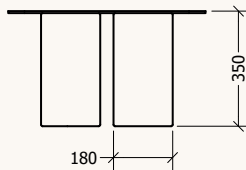

### WARRANTY

12 Months.

|                     |           |                        |
|---------------------|-----------|------------------------|
| <b>MEASUREMENTS</b> | Dimension | 1000W x 600D x 350H mm |
| <b>MATERIALS</b>    | Base      | Stainless Steel        |
|                     | Top       | Glass                  |
| <b>COLOUR</b>       | 01        | Chrome                 |
|                     | 02        | Clear                  |
| <b>SKU</b>          |           | 231032290GLSRT         |