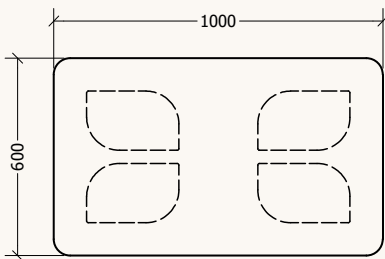

### WARRANTY

12 Months.

|                     |           |                        |
|---------------------|-----------|------------------------|
| <b>MEASUREMENTS</b> | Dimension | 1000W x 600D x 350H mm |
| <b>MATERIALS</b>    | Base      | Stainless Steel        |
|                     | Top       | Glass                  |
| <b>COLOUR</b>       | 01        | Chrome                 |
|                     | 02        | Clear                  |
| <b>SKU</b>          |           | 231032290GLSRT         |