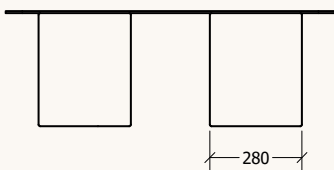

### WARRANTY

12 Months.

|                     |           |                        |
|---------------------|-----------|------------------------|
| <b>MEASUREMENTS</b> | Dimension | 1000W x 600D x 350H mm |
| <b>MATERIALS</b>    | Base      | Stainless Steel        |
|                     | Top       | Glass                  |
| <b>COLOUR</b>       | 01        | Chrome                 |
|                     | 02        | Clear                  |
| <b>SKU</b>          |           | 231032290GLSRT         |