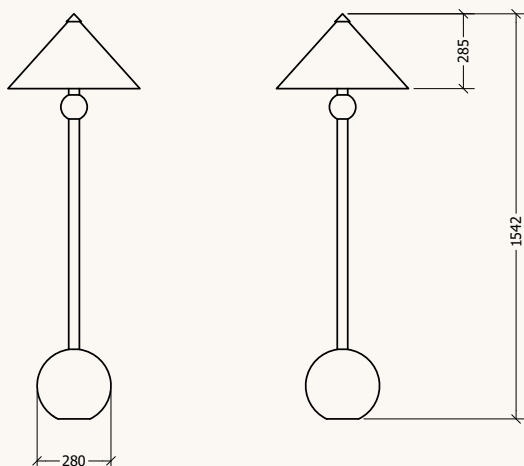

Robbi Floor Lamp.

Introducing the Robbie Floor Lamp, a striking lighting piece crafted in collaboration with Folk Studios, perfect for contemporary or mid-century modern homes. Its standout circular base boasts a solid American Oak finish atop a sleek foundation. Topped with a linen shade accented with gold detailing, the lamp's blend of gold and natural tones exudes refined elegance, making it a captivating statement piece for any interior.

FEATURES & FINISHES

Made from solid American Oak with brass detailing, finished with a white linen shade.

ASSEMBLY

Assembly Required

WARRANTY

12 Months

MEASUREMENTS	Dimension	50dia x 150 mm
	Weight	7kg
MATERIALS	Main / Base	American Oak
	Shade	Linen
COLOUR	01	Natural
	02	Ivory
FITTING	Light Fitting	E27
	Voltage	240V
SKU	231116291BWNLBF	