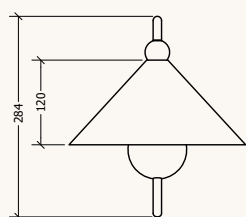

### WARRANTY

12 Months

<b>MEASUREMENTS</b>	Dimension	25 x 47 x 28 mm
<b>MATERIALS</b>	Main / Base	American Oak
	Shade	Linen
<b>COLOUR</b>	01	Natural
	02	Ivory
<b>FITTING</b>	Light Fitting	E14
	Voltage	240V
<b>SKU</b>		231116291BWNLBW