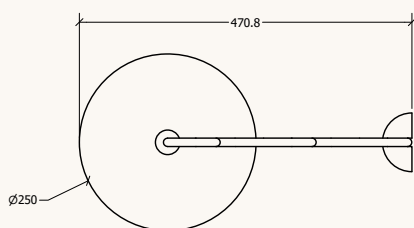

### WARRANTY

12 Months

<b>MEASUREMENTS</b>	Dimension	25 x 47 x 28 mm
<b>MATERIALS</b>	Main / Base	American Oak
	Shade	Linen
<b>COLOUR</b>	01	Natural
	02	Ivory
<b>FITTING</b>	Light Fitting	E14
	Voltage	240V
<b>SKU</b>		231116291BWNLBW